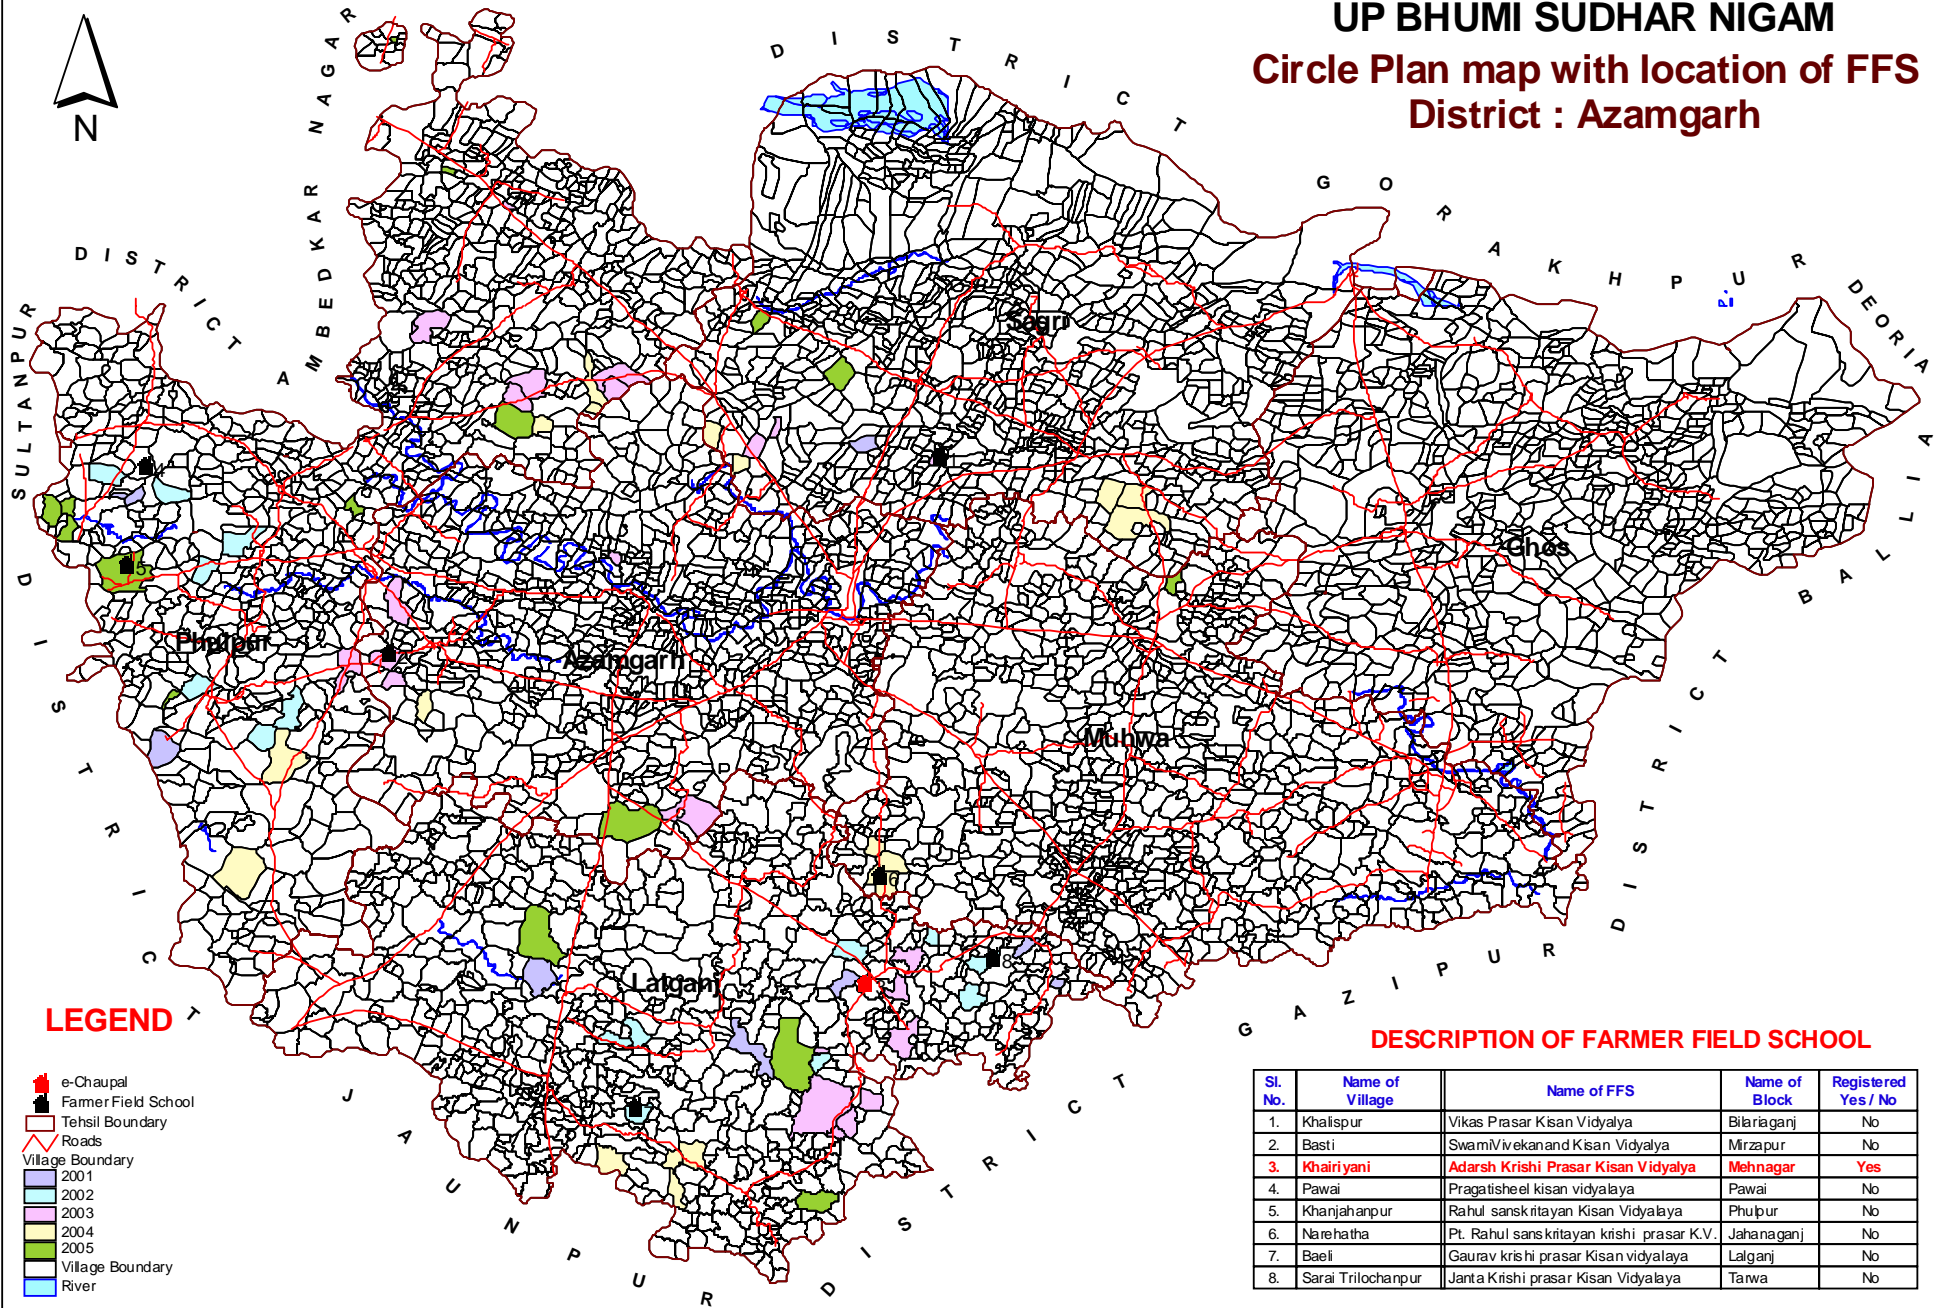

UP BHUMI SUDHAR NIGAM

Circle Plan map with location of FFS

District : Azamgarh

LEGEND

-  e-Chaupal
-  Farmer Field School
-  Tehsil Boundary
-  Roads
-  Village Boundary
-  2001
-  2002
-  2003
-  2004
-  2005
-  Village Boundary
-  River

DESCRIPTION OF FARMER FIELD SCHOOL

| Sl. No. | Name of Village | Name of FFS | Name of Block | Registered Yes / No |
|---------|--------------------|---|---------------|---------------------|
| 1. | Khaispur | Vikas Prasar Kisan Vidyalaya | Bilariaganj | No |
| 2. | Basti | Swami Vivekanand Kisan Vidyalaya | Mirzapur | No |
| 3. | Khairiyani | Adarsh Krishi Prasar Kisan Vidyalaya | Mehnagar | Yes |
| 4. | Pawai | Pragatisheel kisan vidyalaya | Pawai | No |
| 5. | Khanjahanpur | Rahul sanskritayan Kisan Vidyalaya | Phulpur | No |
| 6. | Narehatha | Pt. Rahul sanskritayan krishi prasar K.V. | Jahanaganj | No |
| 7. | Baeli | Gaurav krishi prasar Kisan vidyalaya | Lalganj | No |
| 8. | Sarai Trilochanpur | Janta Krishi prasar Kisan Vidyalaya | Tarwa | No |