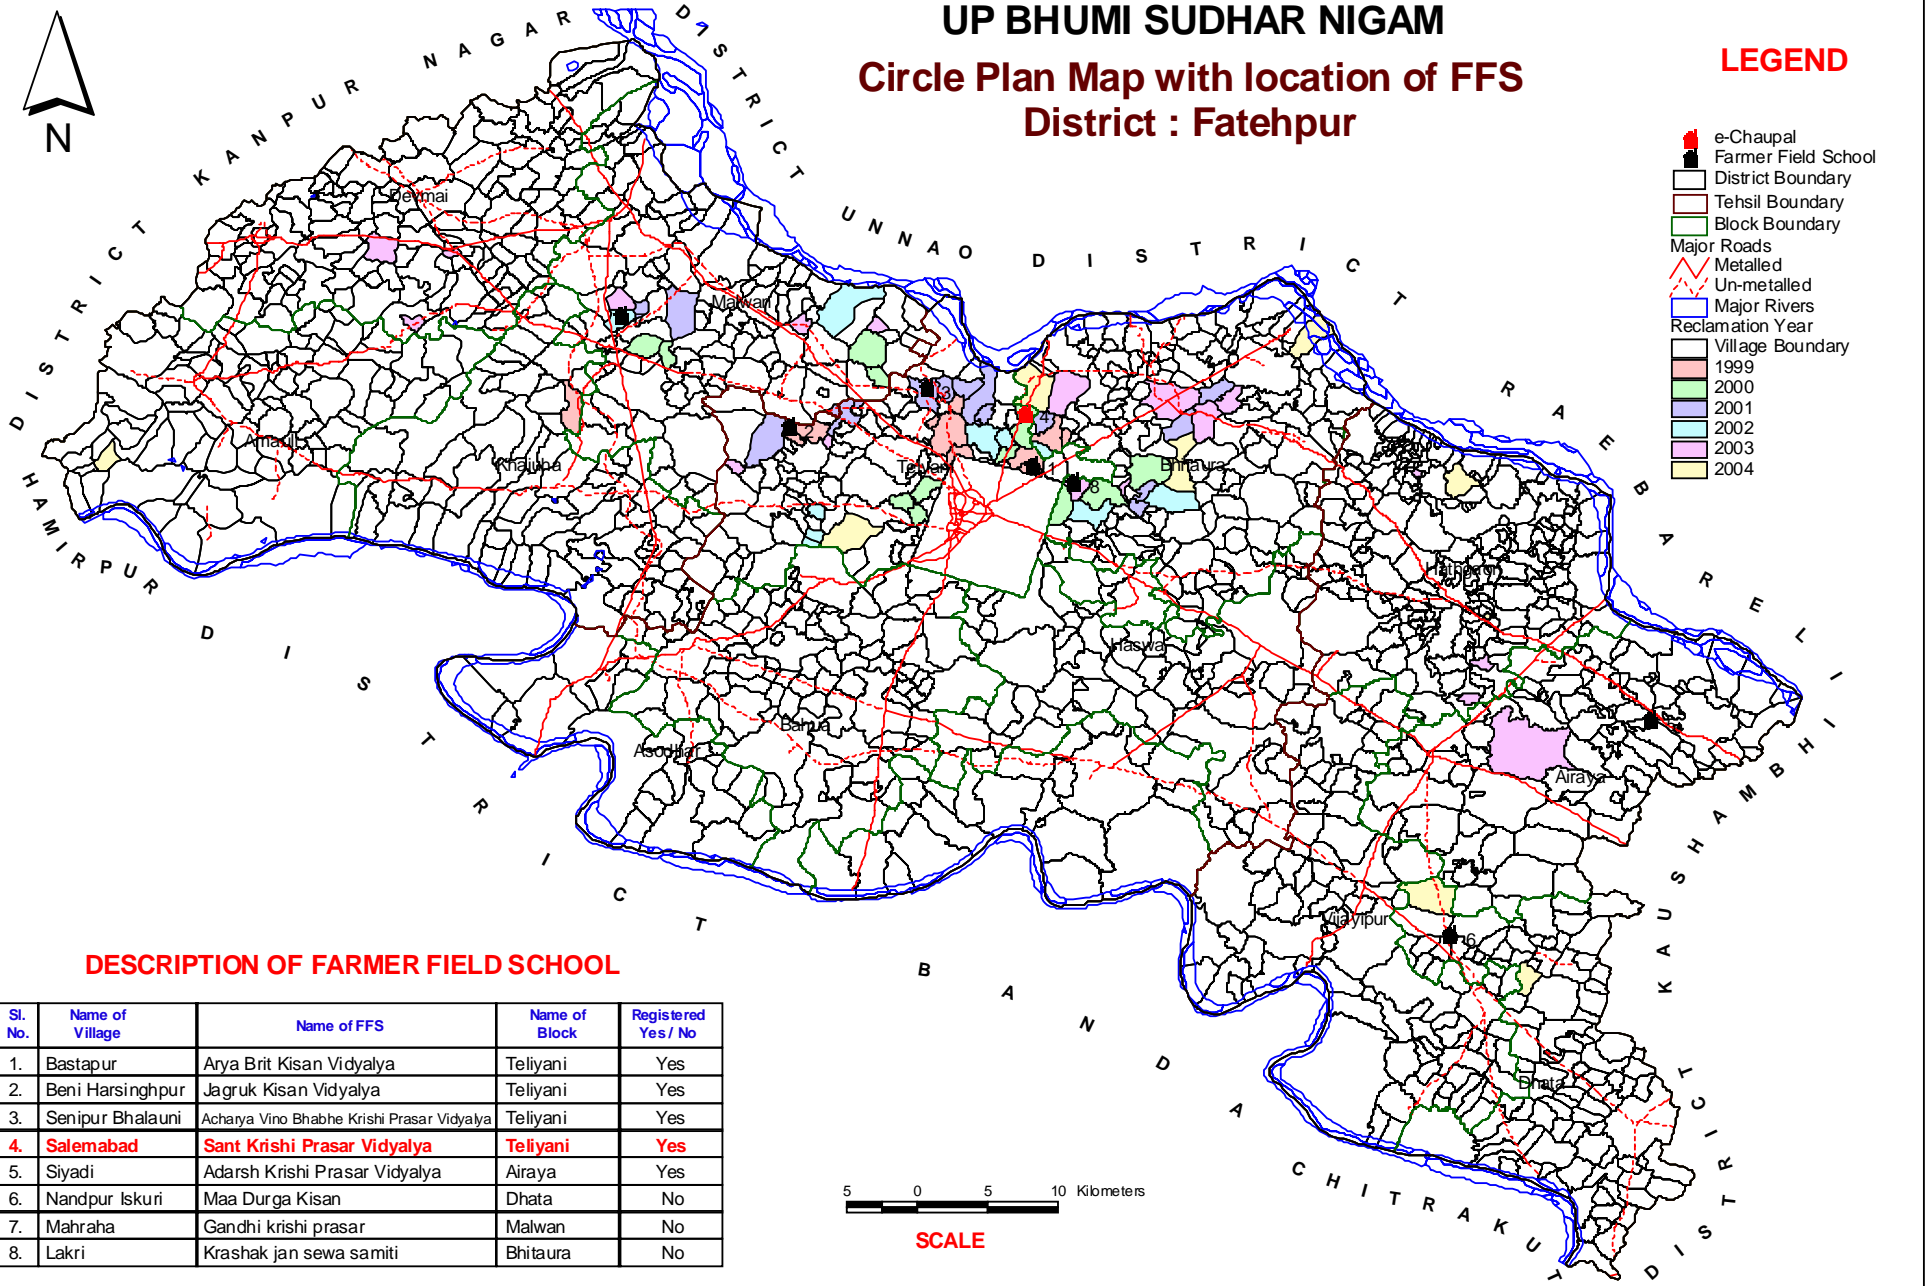

UP BHUMI SUDHAR NIGAM

Circle Plan Map with location of FFS

District : Fatehpur

LEGEND

-  e-Chaupal
-  Farmer Field School
-  District Boundary
-  Tehsil Boundary
-  Block Boundary
- Major Roads
 -  Metalled
 -  Un-metalled
-  Major Rivers
- Reclamation Year
 -  Village Boundary
 -  1999
 -  2000
 -  2001
 -  2002
 -  2003
 -  2004

DESCRIPTION OF FARMER FIELD SCHOOL

Sl. No.	Name of Village	Name of FFS	Name of Block	Registered Yes/ No
1.	Bastapur	Arya Brit Kisan Vidyalaya	Teliyani	Yes
2.	Beni Harsinghpur	Jagruk Kisan Vidyalaya	Teliyani	Yes
3.	Senipur Bhalauni	Acharya Vino Bhabhe Krishi Prasar Vidyalaya	Teliyani	Yes
4.	Salemabad	Sant Krishi Prasar Vidyalaya	Teliyani	Yes
5.	Siyadi	Adarsh Krishi Prasar Vidyalaya	Airaya	Yes
6.	Nandpur Iskuri	Maa Durga Kisan	Dhata	No
7.	Mahraha	Gandhi krishi prasar	Malwan	No
8.	Lakri	Krashak jan sewa samiti	Bhitaura	No

SCALE