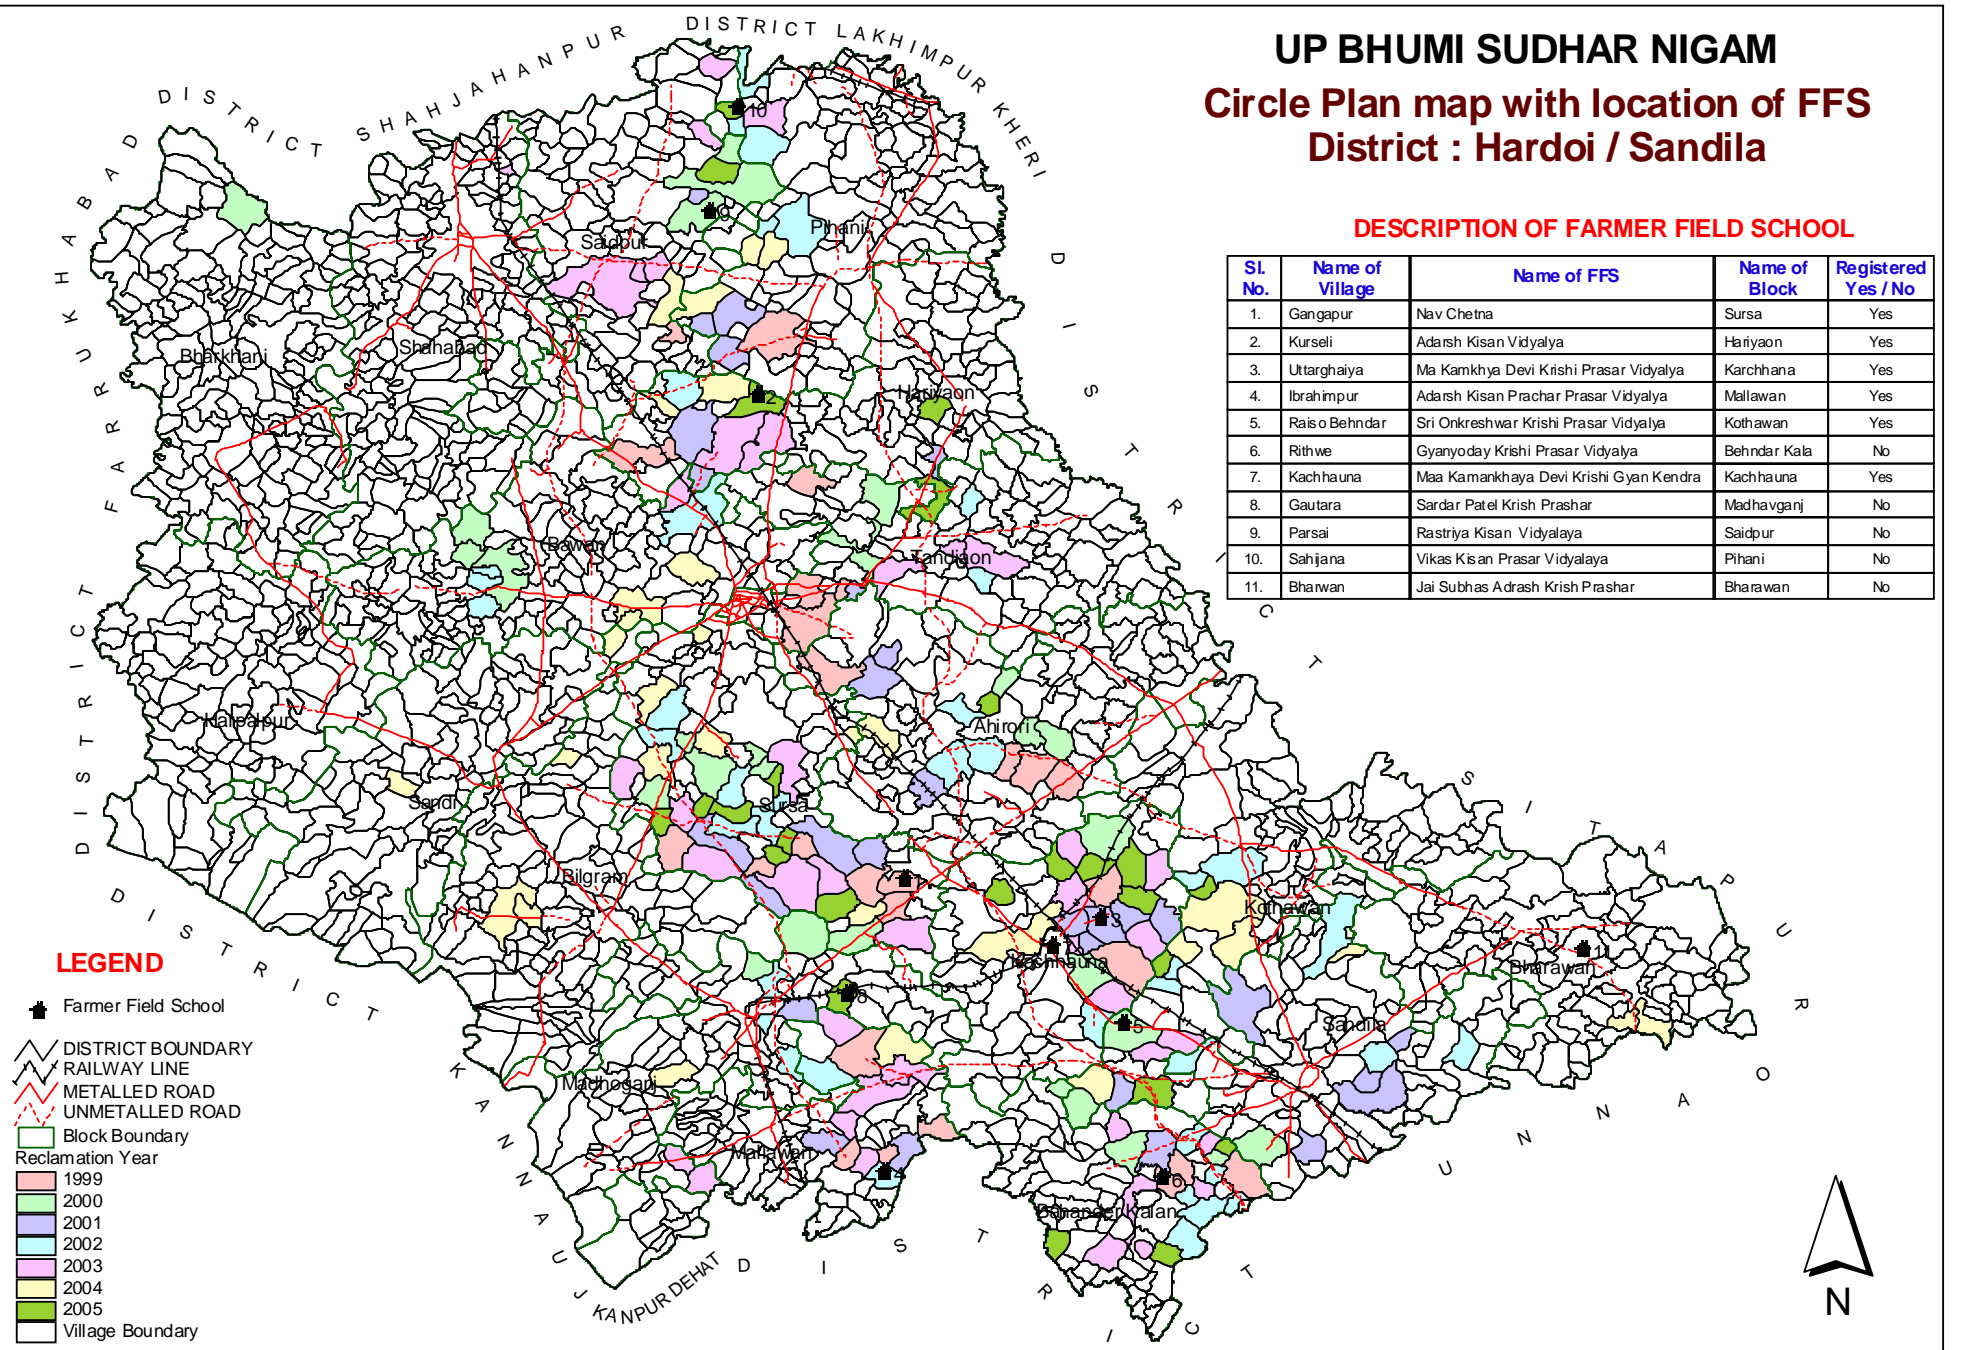

UP BHUMI SUDHAR NIGAM

Circle Plan map with location of FFS

District : Hardoi / Sandila

DESCRIPTION OF FARMER FIELD SCHOOL

Sl. No.	Name of Village	Name of FFS	Name of Block	Registered Yes / No
1.	Gangapur	Nav Chetna	Sursa	Yes
2.	Kurseli	Adarsh Kisan Vidyalaya	Hariyaon	Yes
3.	Uttarghaiya	Ma Kamkhya Devi Krishi Prasar Vidyalaya	Karchhana	Yes
4.	Ibrahimpur	Adarsh Kisan Prachar Prasar Vidyalaya	Mallawan	Yes
5.	Raiso Behndar	Sri Onkreshwar Krishi Prasar Vidyalaya	Kothawan	Yes
6.	Rithwe	Gyanyoday Krishi Prasar Vidyalaya	Behndar Kala	No
7.	Kachhauna	Maa Kamankhaya Devi Krishi Gyan Kendra	Kachhauna	Yes
8.	Gautara	Sardar Patel Krish Prashar	Madhavganj	No
9.	Parsai	Rastriya Kisan Vidyalaya	Saidpur	No
10.	Sahjana	Vikas Kisan Prasar Vidyalaya	Pihani	No
11.	Bhawan	Jai Subhas Adrash Krish Prashar	Bharawan	No

LEGEND

- ◆ Farmer Field School
- ▬ DISTRICT BOUNDARY
- ▬ RAILWAY LINE
- ▬ METALLED ROAD
- ▬ UNMETALLED ROAD
- ▬ Block Boundary
- Reclamation Year
- 1999
- 2000
- 2001
- 2002
- 2003
- 2004
- 2005
- ▬ Village Boundary