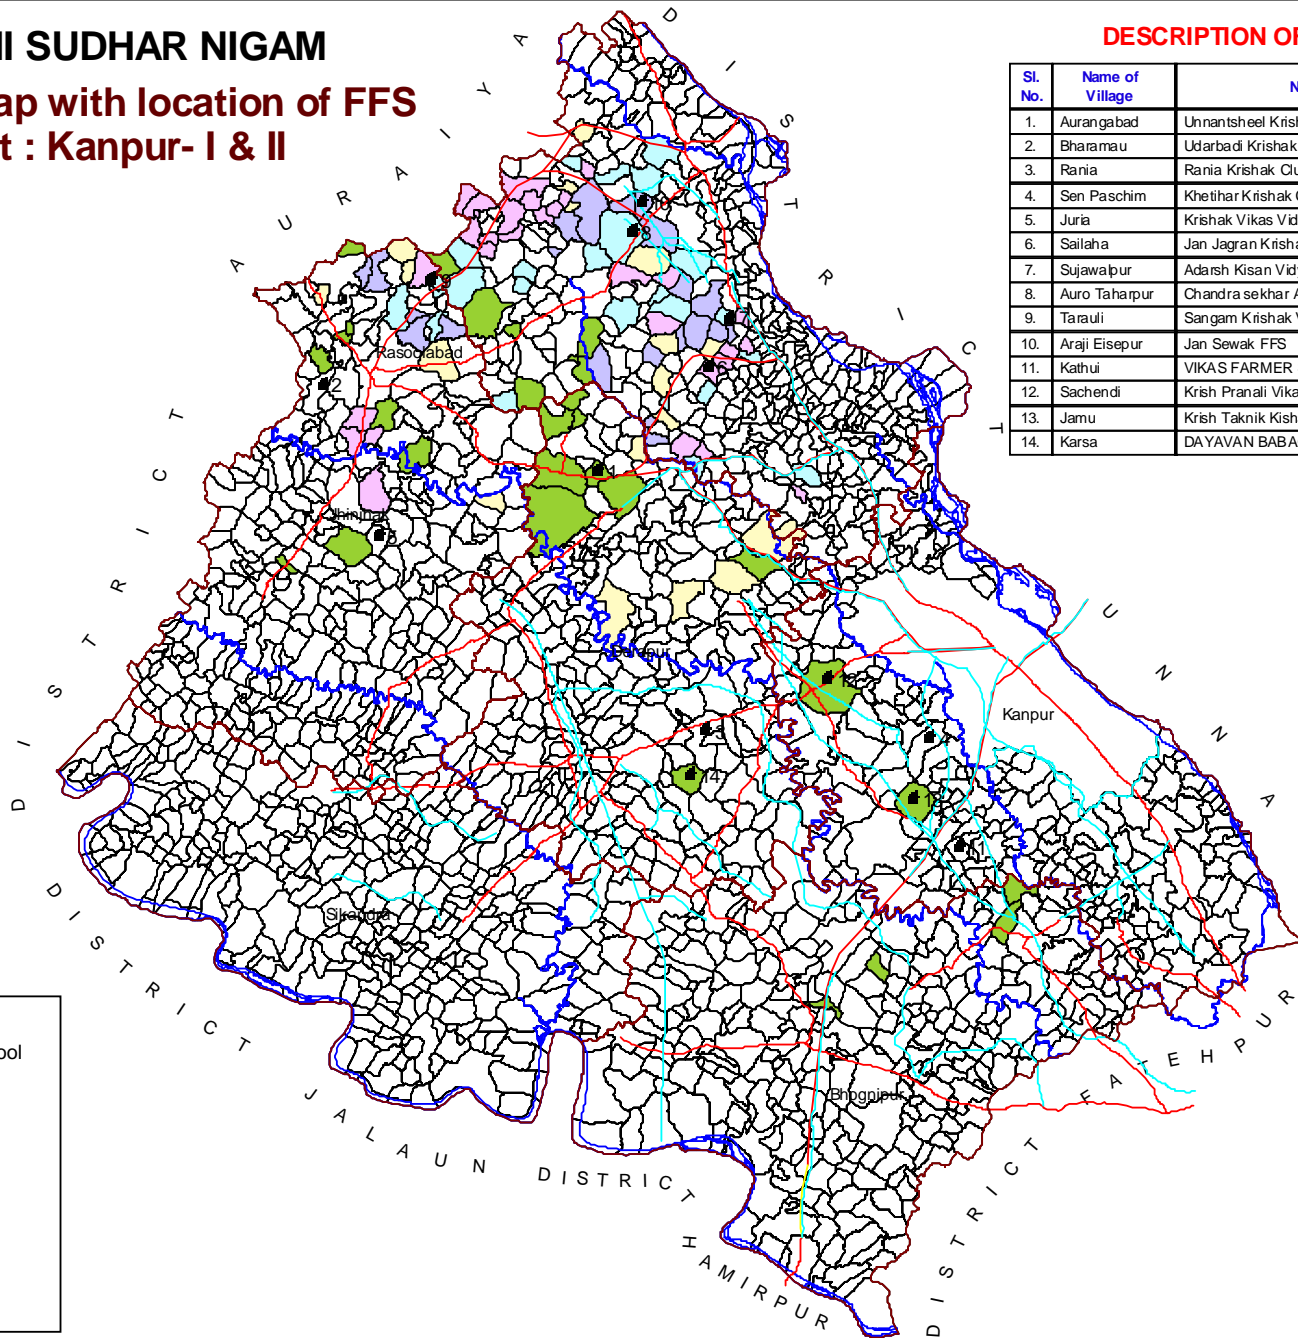

UP BHUMI SUDHAR NIGAM

Circle Plan Map with location of FFS District : Kanpur- I & II

DESCRIPTION OF FARMER FIELD SCHOOL

Sl. No.	Name of Village	Name of FFS	Name of Block	Registered Yes / No
1.	Aurangabad	Unnatsheel Krishak Vidyalaya	Derapur	Yes
2.	Bharamau	Udarbadi Krishak Club	Rasulabad	Yes
3.	Rania	Rania Krishak Club	Sarwan Khera	No
4.	Sen Paschim	Khetihar Krishak Club	Sachendi	No
5.	Juria	Krishak Vikas Vidyalaya	Derapur	Yes
6.	Sailaha	Jan Jagran Krishak Vidyalaya Samiti	Shivrajpur	Yes
7.	Sujawalpur	Adarsh Kisan Vidyalaya Samiti	Bihaur	Yes
8.	Auro Taharpur	Chandra sekhar Azad Jan Kalyan FFS	Kakwan	No
9.	Tarauli	Sangam Krishak Vidyalaya	Rasulabad	No
10.	Araji Eisepur	Jan Sewak FFS	Kakwan	No
11.	Kathui	VIKAS FARMER SCHOOL	Vidhunu	Yes
12.	Sachendi	Krish Pranali Vikas Kishan Vidhalaya	Kalyanpur	No
13.	Jamu	Krish Taknik Kishan Vidhalaya	Vidhunu	No
14.	Karsa	DAYAVAN BABAGRAMIN VIKAS SANSTHAN	Sarwan Khera	Yes

LEGEND

- Farmer Field School
- Tehsil Boundary
- Canal
- Road
- River
- Reclamation Year
 - 2001
 - 2002
 - 2003
 - 2004
 - 2005
- Village Boundary