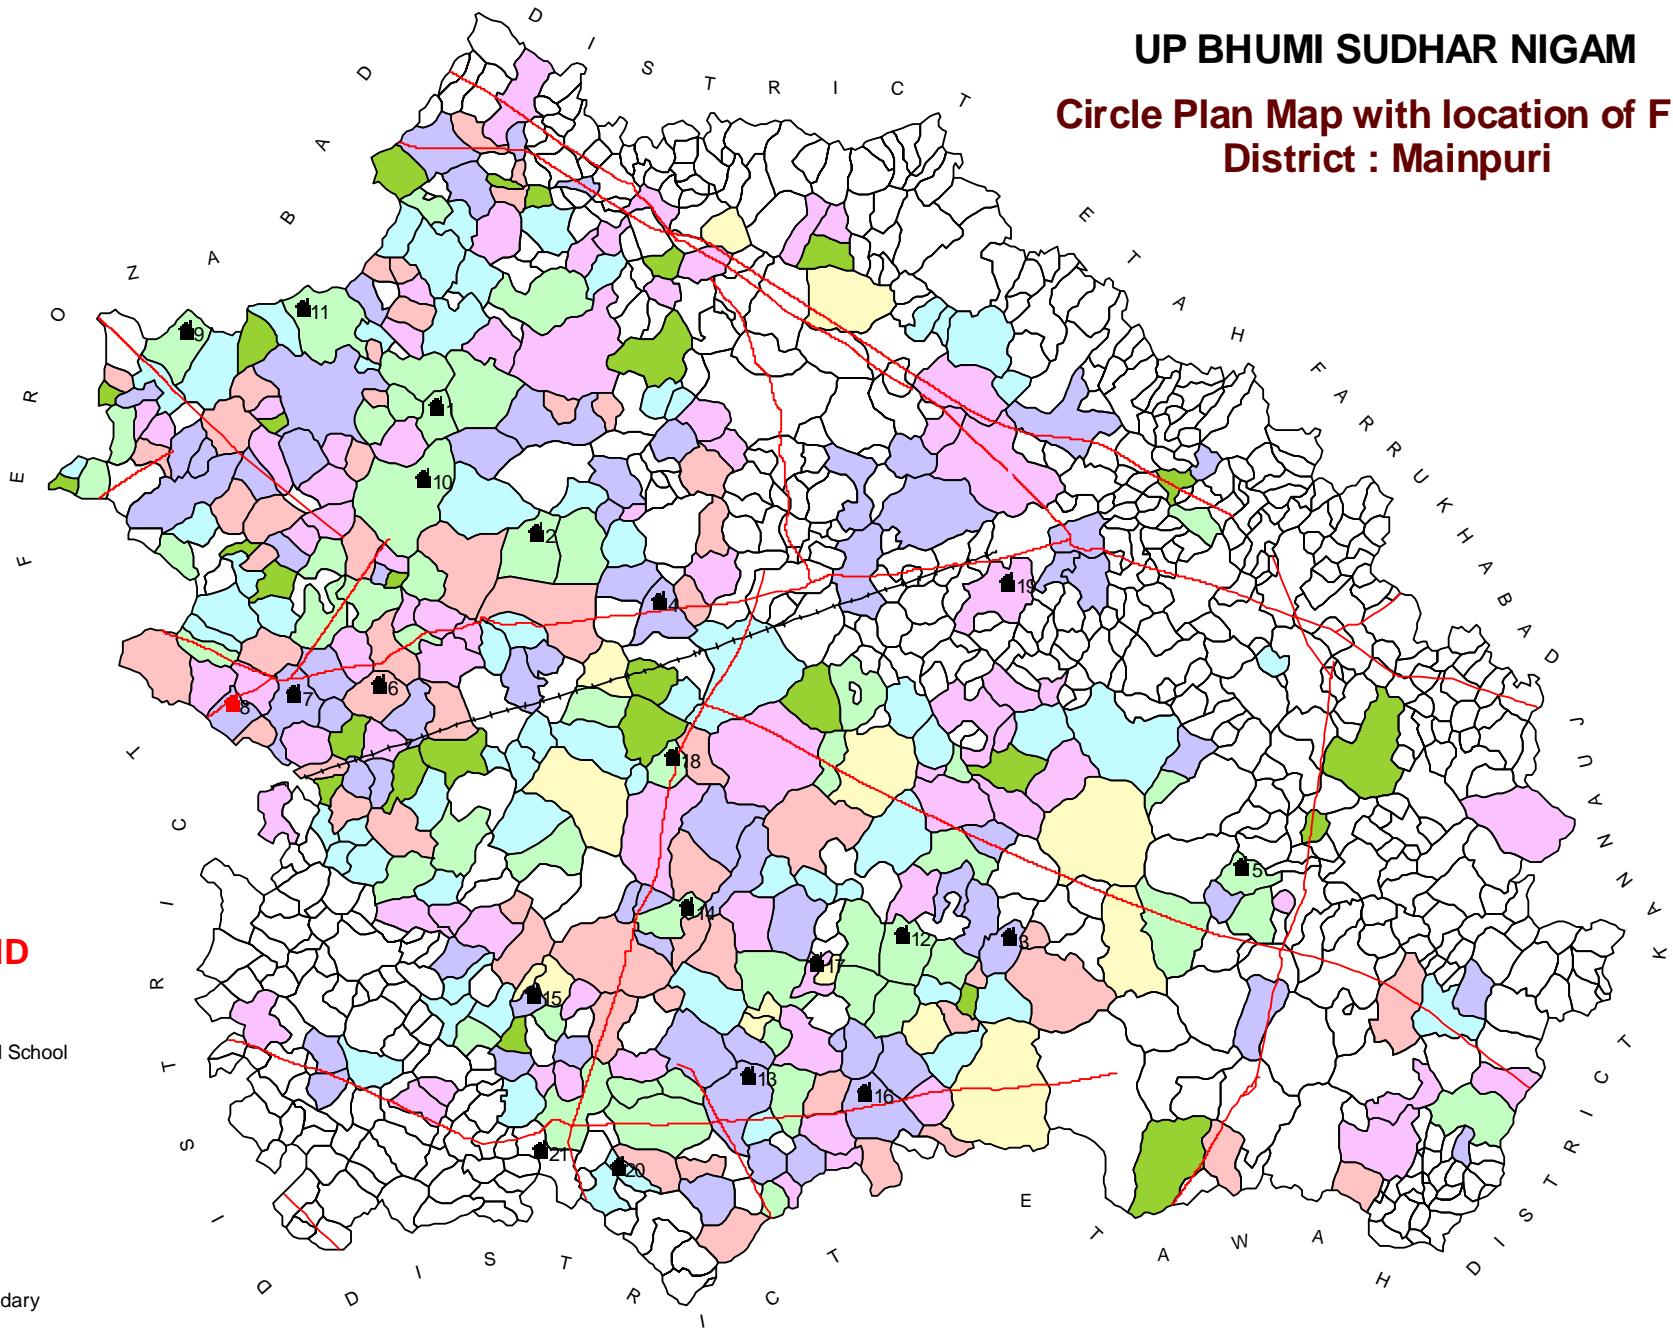

UP BHUMI SUDHAR NIGAM

Circle Plan Map with location of FFS District : Mainpuri

LEGEND

-  e-Chaupal
-  Farmer Field School
-  Roads
-  Rail Line
- Reclamation Year
-  1999
-  2000
-  2001
-  2002
-  2003
-  2004
-  2005
-  Village Boundary

**DESCRIPTION OF FARMER FIELD SCHOOL
DISTRICT : MAINPURI**

Sl. No.	Name of Village	Name of FFS	Name of Block	Registered Yes / No	PM Unit
1	Padariya	Krishna Krishak Vidyalya	Ghiror	No	PM-1
2	Shyampur	Sant Bino Krishak Vidyalya	Mainpuri	No	PM-1
3	Chandanpur	Kisan Prasar Vidyalya	Alao	No	PM-1
4	Patrahar	Bhartiya Kisan Prasar Vidyalya	Mainpuri	No	PM-1
5	Kamalner	Neta ji Subash Chandra Bose Kisan Vidyalya	Kishni	Yes	PM-1
6	Kalhair Pachhayan	Janhit Kisan Vidyalya avm Pushtkalya Samiti	Ghiror	Yes	PM-2
7	Godhana	Sri Sachhinand Kisan Vidyalya avm Pustkalya Smiti	Ghiror	Yes	PM-2
8	Mohdpur Ghiror	Jan Jagriti Kisan Vidyalya	Ghiror	Yes	PM-2
9	Usnidha	Ardarsh Kisan Vidyalya	Ghiror	Yes	PM-2
10	Madhan	Jan Chjetna Gramo utthan Kisan Vidyalya	Ghiror	Yes	PM-2
11	Achalpur	Zswami Voivekanand Kisan Vidyalya	Ghiror	No	PM-2
12	Patara Kisanpur	Sahbhagi Krishak Vidyalya	Karhal	Yes	PM-3
13	Takhrau	Ch. Charan Singh Krishi Prasar Vidyalya	Karhal	No	PM-3
14	Sahas	Pnt Fin Dayal Uppdhyay Krishi Prasar Vidyalya	Karhal	No	PM-3
15	Laungpur	Vivekanand Krishak Prasar Vidyalya	Karhal	Yes	PM-3
16	Kurra	Ma Vaishnav Kisan Prasar Vidyalya	Karhal	Yes	PM-3
17	Bhawanipur	Avadh Krishi Prasar Vidyalya	Karhal	No	PM-3
18	Kiratpur	Kisan Prasar Vidyalya	Mainpuri	No	PM-1
19	Rui Sinora	Mahatma Gandhi Kisan Prasar Vidyalya	Sultanganj	No	PM-1
20	Ranipur	Sahbhagi Kisan Prasar Vidyalya	Karhal	Yes	PM-3
21	Karhal	Janata Kallyan kari	Karhal	No	PM-3