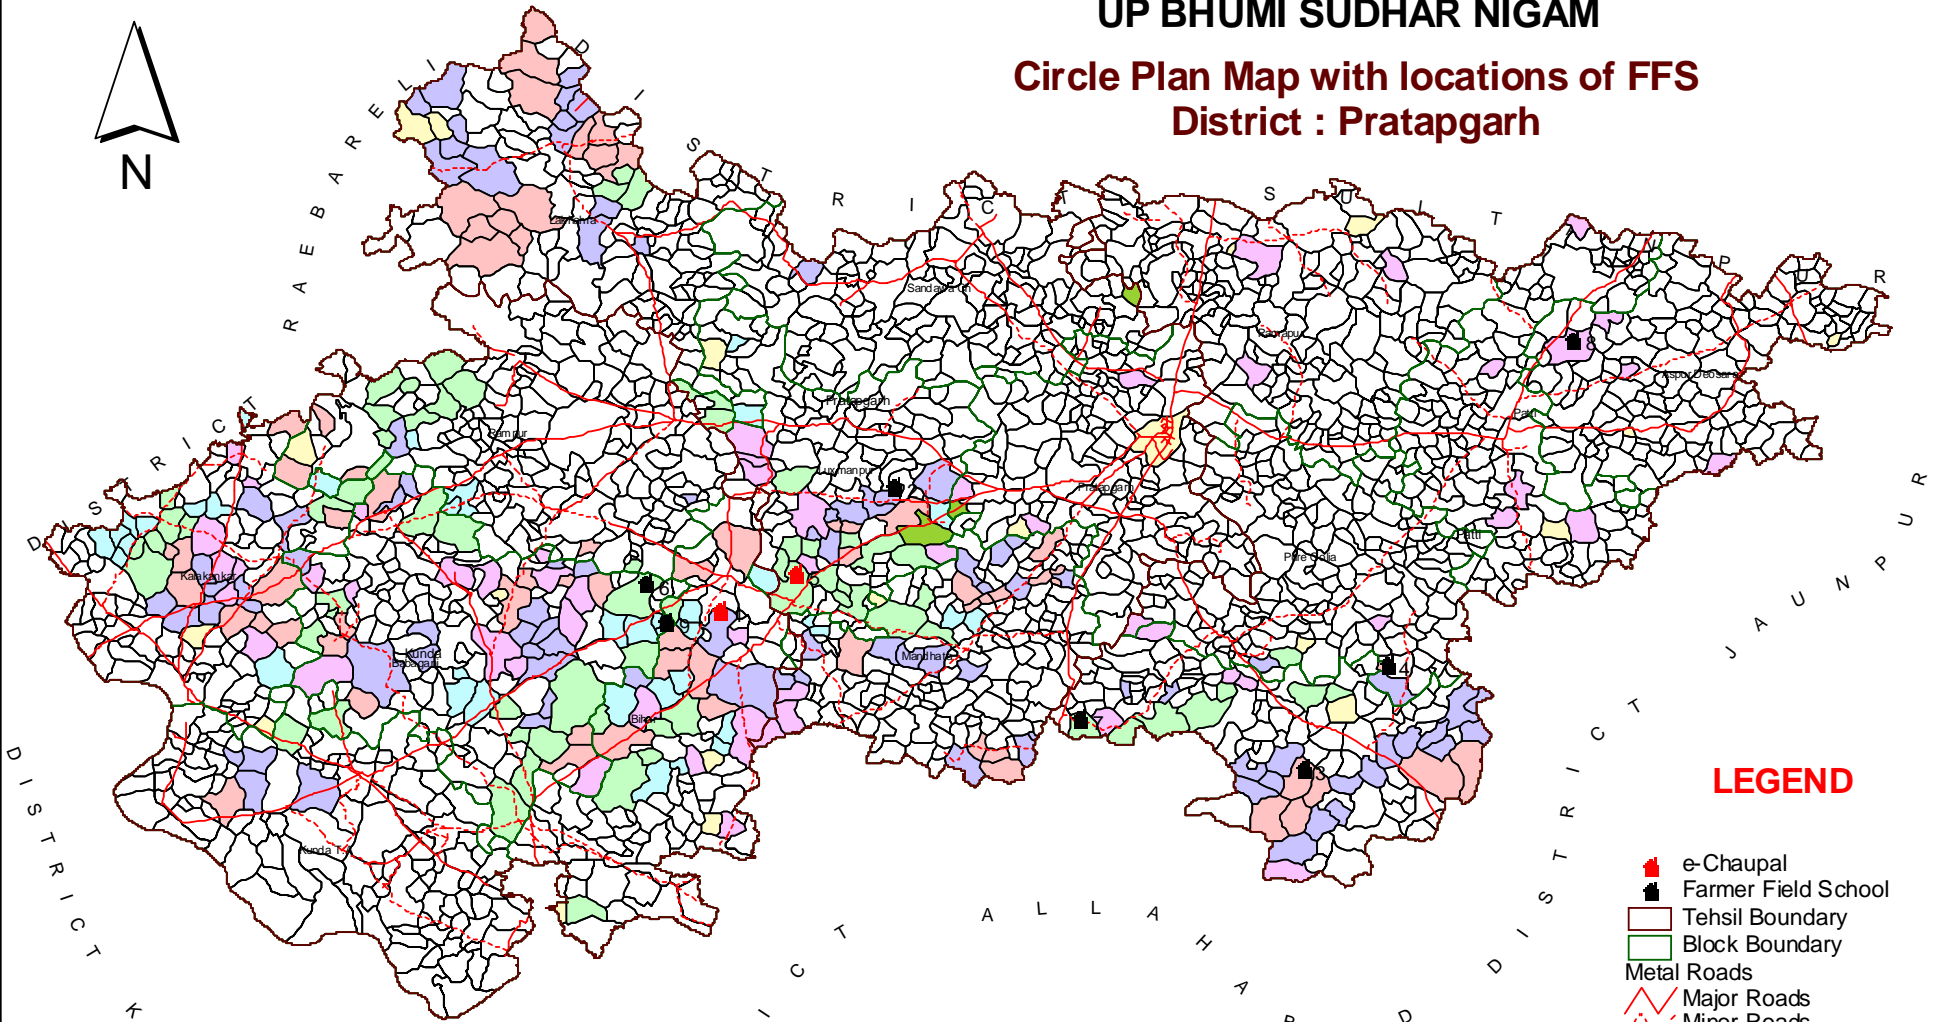

UP BHUMI SUDHAR NIGAM

Circle Plan Map with locations of FFS District : Pratapgarh

LEGEND

- e-Chaupal
- Farmer Field School
- Tehsil Boundary
- Block Boundary
- Metal Roads
- Major Roads
- Minor Roads
- Reclamation Year**
- 1999
- 2000
- 2001
- 2002
- 2003
- 2004
- 2005
- Village Boundary

DESCRIPTION OF FARMER FIELD SCHOOL

Sl. No.	Name of Village	Name of FFS	Name of Block	Registered Yes / No
1.	Kashipur Dubki	Kisan Vikas Vidyalaya	Bihar	Yes
2.	Puranpur Khajur	Bhumitra Krishi Sahbhagi Kisan Vidyalaya	Laxmanpur	Yes
3.	Burha	Adarsh Prasar Kisan Vidyalaya	Rampur	No
4.	Sarai Nirbhay	Vikas Kishak Sahyogi Kisan Vidyalaya	Rampur	Yes
5.	Jethwara	Sarvoday Sahbhagi Krishak Uthhan Vidy.	Laxmanpur	Yes
6.	Nariawan	Sahbhagi Krishi Prasar Kisan Vidyalaya	Babaganj	No
7.	Tawakkalpur	Sahbhagi Krishi Prasar Kisan Vidyalaya	Rampur	No
8.	Aurain	Adarsh Kisan Vidyalay sansthan	Aspur Deosara	No
9.	Khemkaranpur	Krish Prasar Kishan Vidyalay	Babaganj	Yes