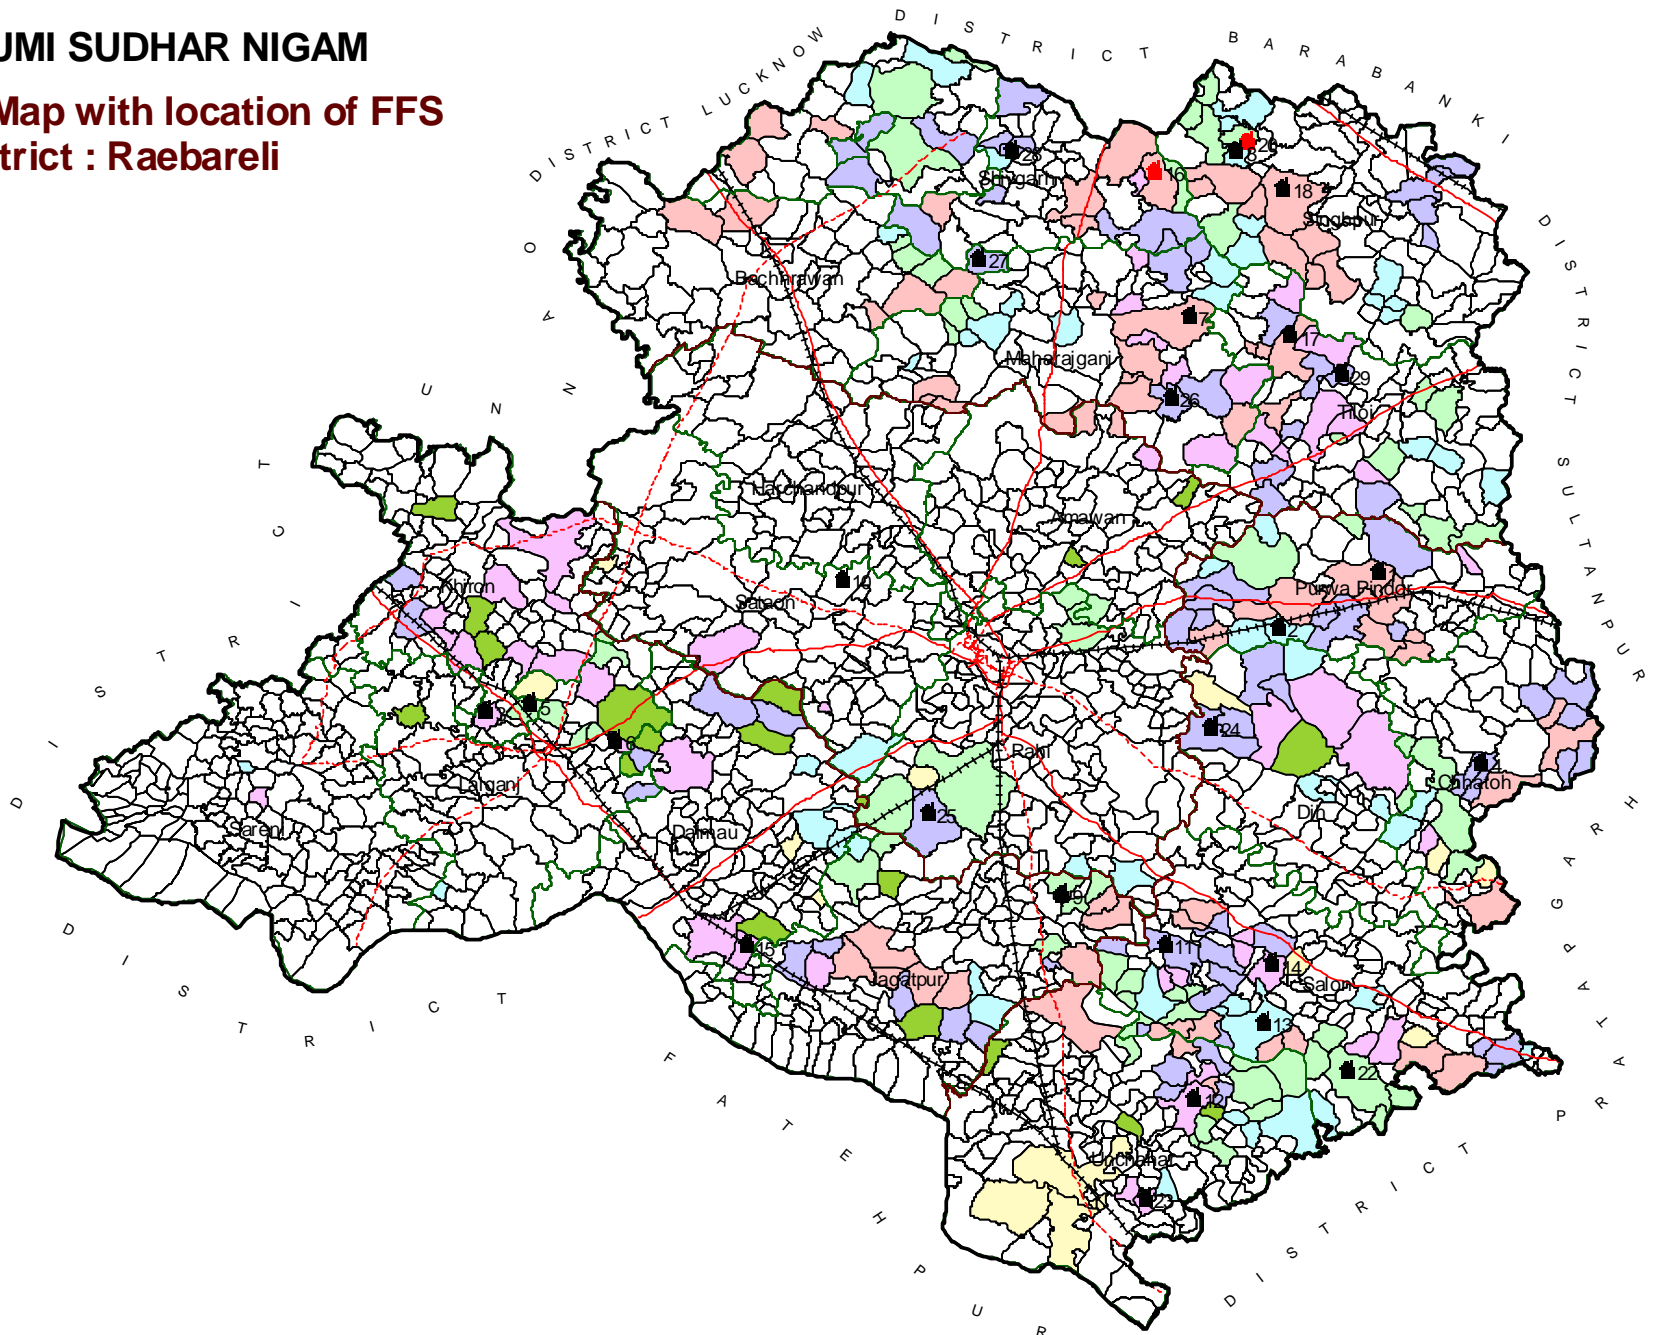

## Circle Plan Map with location of FFS District : Raebareli

### LEGEND

-  e-Chaupal
-  Farmer Field School
-  District Boundary
-  Tehsil Boundary
-  Block Boundary
-  Rail
-  Major Road
-  Metal Roads
-  Unmetalled Road
- Reclamation Year
-  1999
-  2000
-  2001
-  2002
-  2003
-  2004
-  2005
-  Village Boundary

\* These FFS are situated in Mohanlalganj Block of Lucknow District.