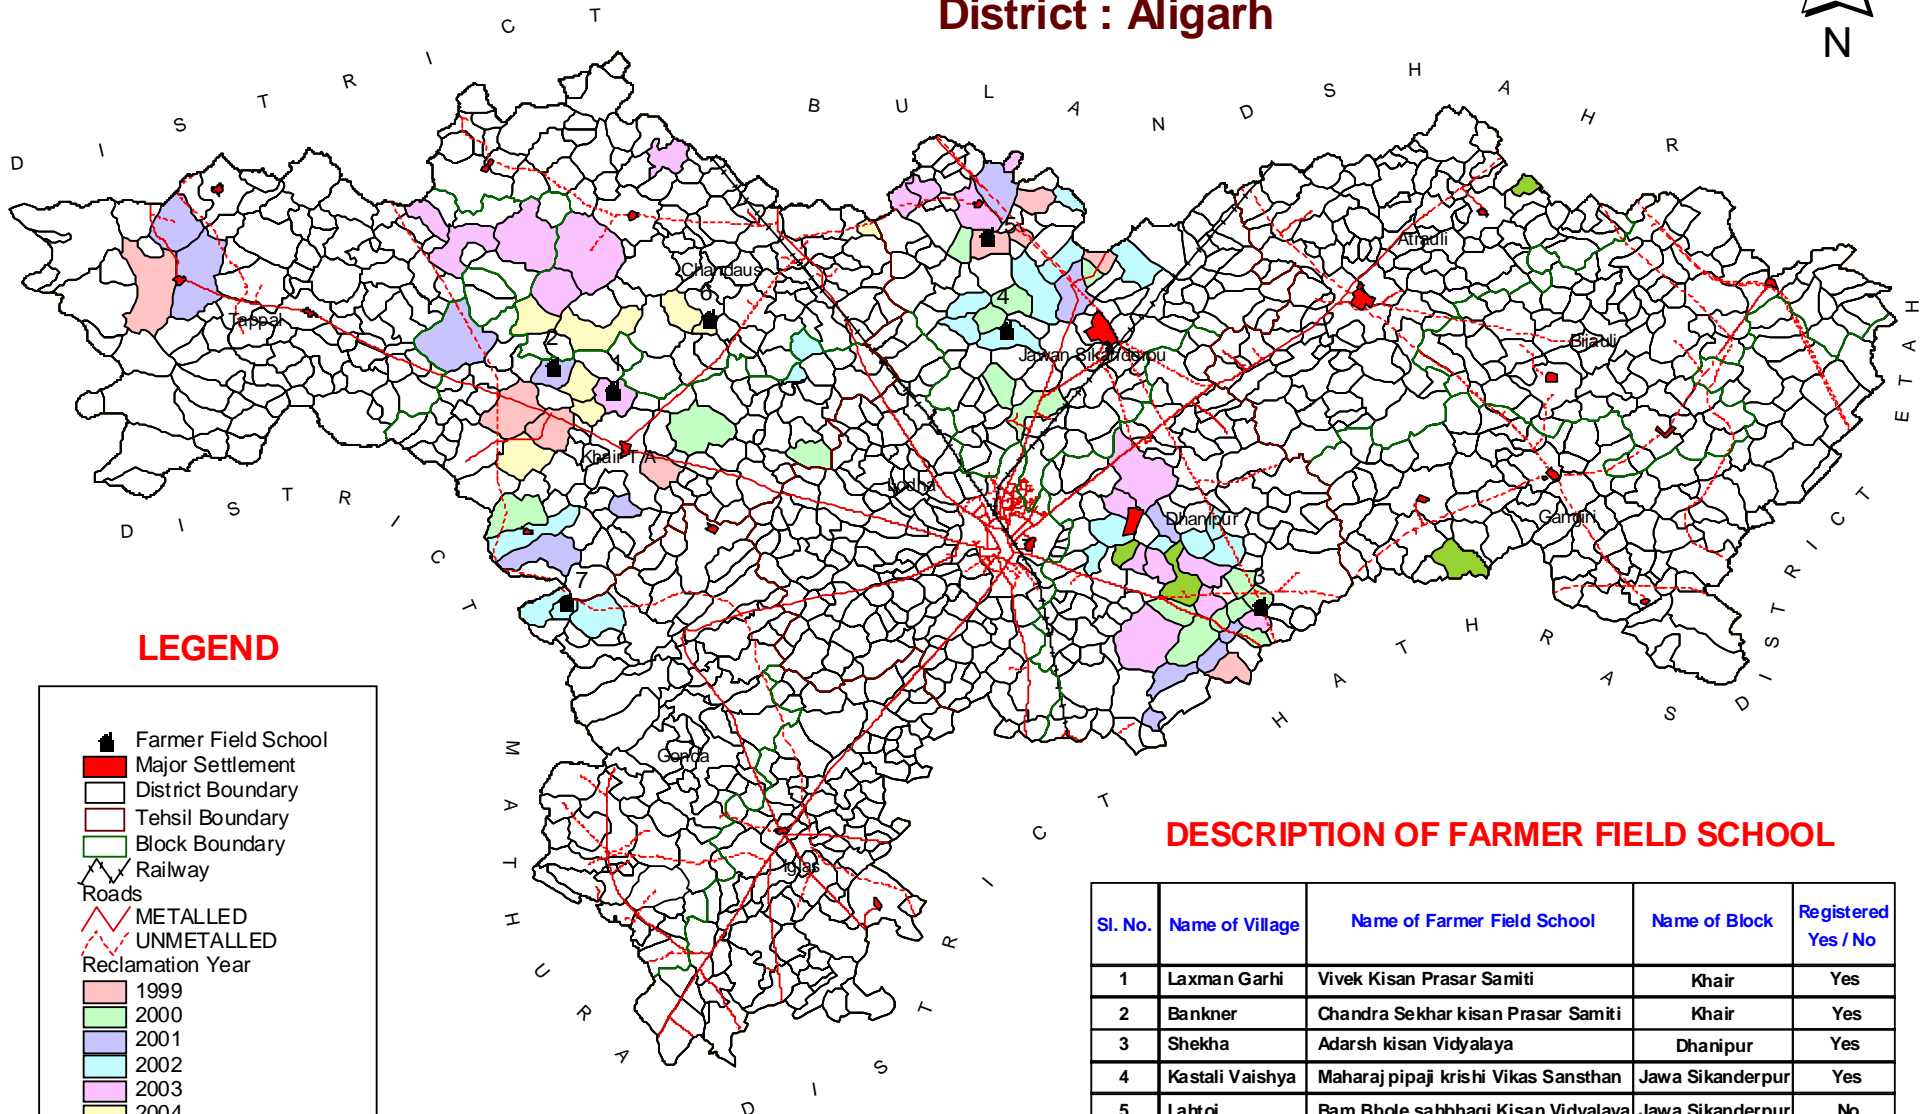

UP SODICLANDS RECLAMATION PROJECT-II

Circle Plan Map with location of FFS District : Aligarh

LEGEND

	Farmer Field School
	Major Settlement
	District Boundary
	Tehsil Boundary
	Block Boundary
	Railway
	Roads
	METALLED
	UNMETALLED
	Reclamation Year
	1999
	2000
	2001
	2002
	2003
	2004
	2005
	Village Boundary

DESCRIPTION OF FARMER FIELD SCHOOL

Sl. No.	Name of Village	Name of Farmer Field School	Name of Block	Registered Yes / No
1	Laxman Garhi	Vivek Kisan Prasar Samiti	Khair	Yes
2	Bankner	Chandra Sekhar kisan Prasar Samiti	Khair	Yes
3	Shekha	Adarsh kisan Vidyalaya	Dhanipur	Yes
4	Kastali Vaishya	Maharaj pipaji krishi Vikas Sansthan	Jawa Sikanderpur	Yes
5	Lahtoi	Bam Bhole sahbhagi Kisan Vidyalaya	Jawa Sikanderpur	No
6	Aramgarhi	Adarsh kisan vidhyalay	Chandaus	No
7	Dahora	Baba DaniRam Krishi Uthan Samiti	Gonda	No