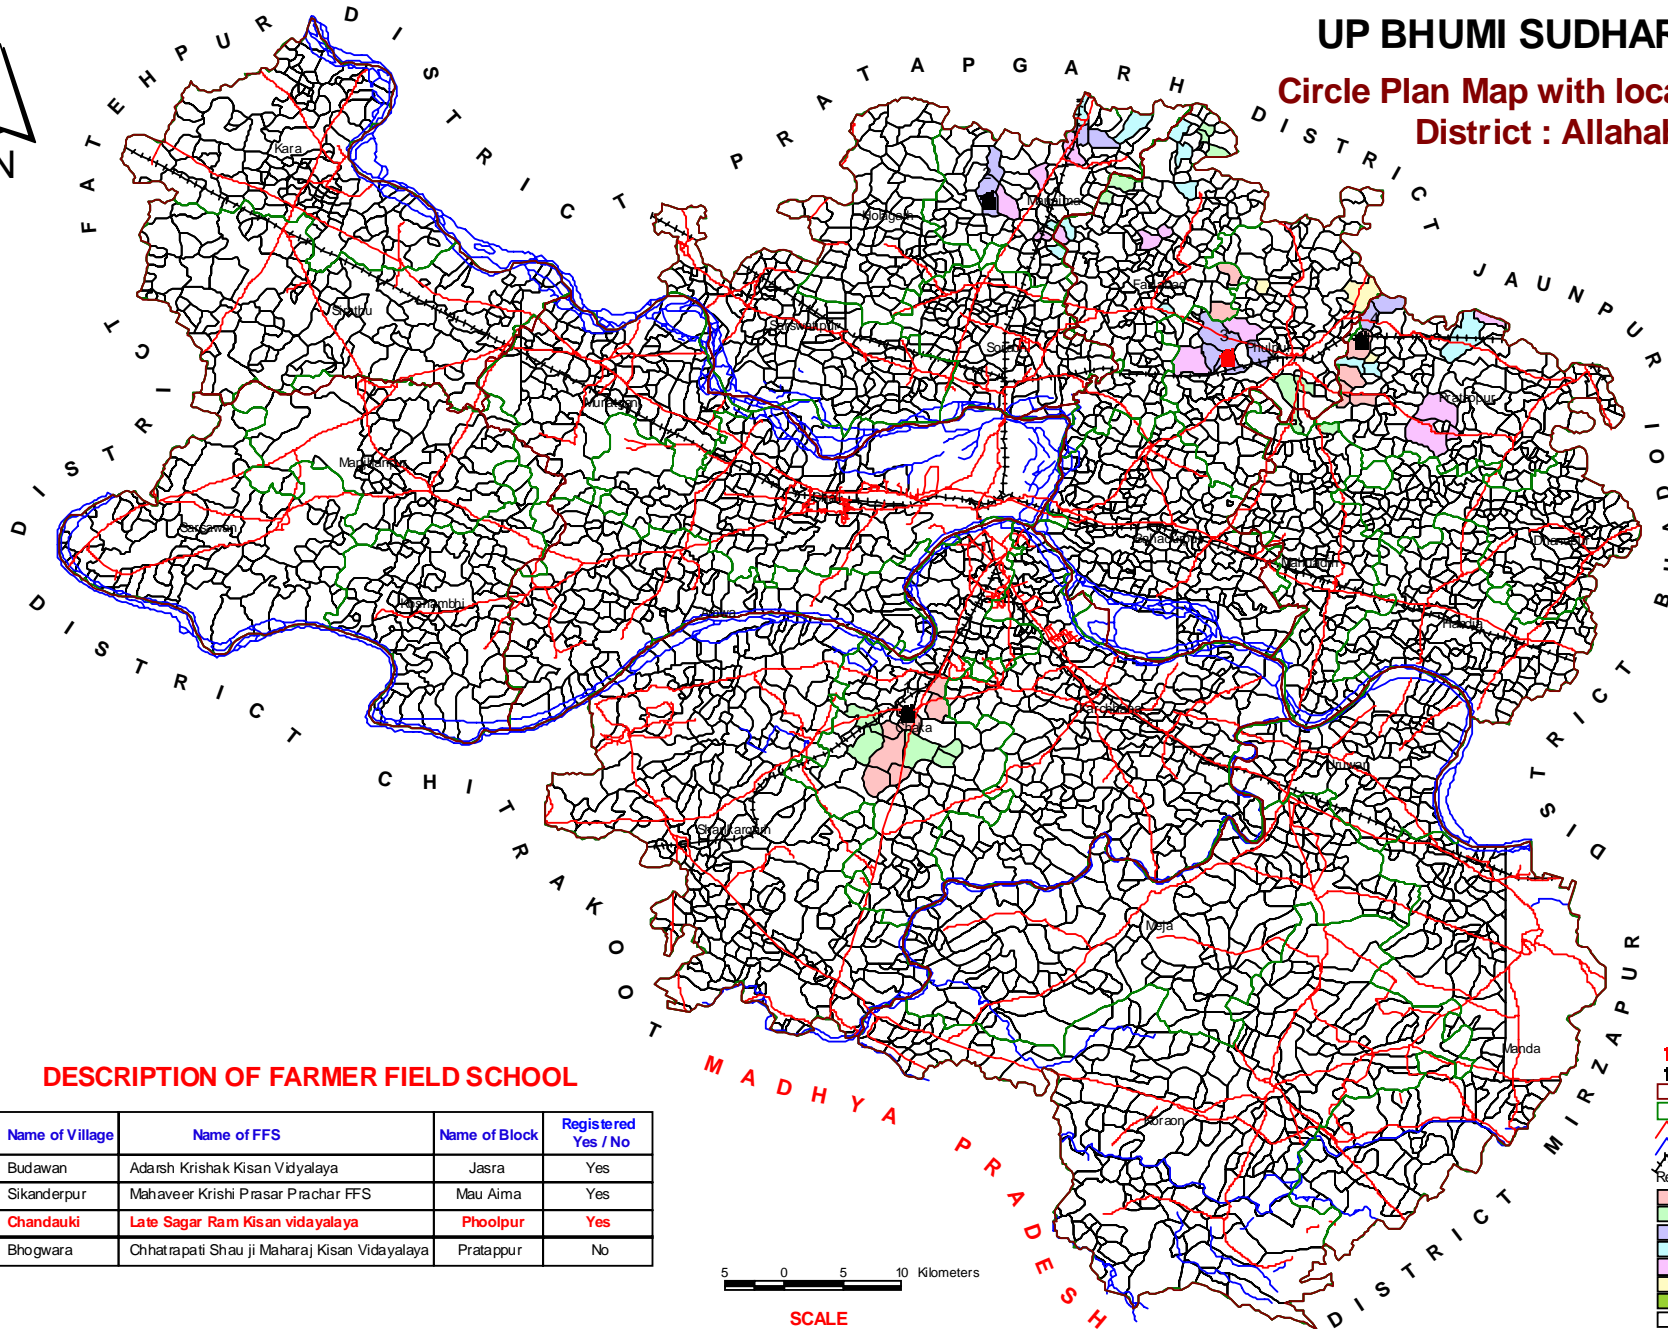

# UP BHUMI SUDHAR NIGAM

**Circle Plan Map with location of FFS**  
**District : Allahabad**

## DESCRIPTION OF FARMER FIELD SCHOOL

Sl. No.	Name of Village	Name of FFS	Name of Block	Registered Yes / No
1.	Budawan	Adarsh Krishak Kisan Vidyalaya	Jasra	Yes
2.	Sikanderpur	Mahaveer Krishi Prasar Prachar FFS	Mau Aima	Yes
3.	Chandauki	Late Sagar Ram Kisan vidyalaya	Phoolpur	Yes
4.	Bhogwara	Chhatrapati Shau ji Maharaj Kisan Vidyalaya	Pratappur	No

5 0 5 10 Kilometers

SCALE

## LEGEND

- e-Chaupal
- Farmer Field School
- Tehsil Boundary
- Block Boundary
- Metalled Road
- River
- Rail Line
- Reclamation Year
  - 1999
  - 2000
  - 2001
  - 2002
  - 2003
  - 2004
  - 2005
- Village Boundary