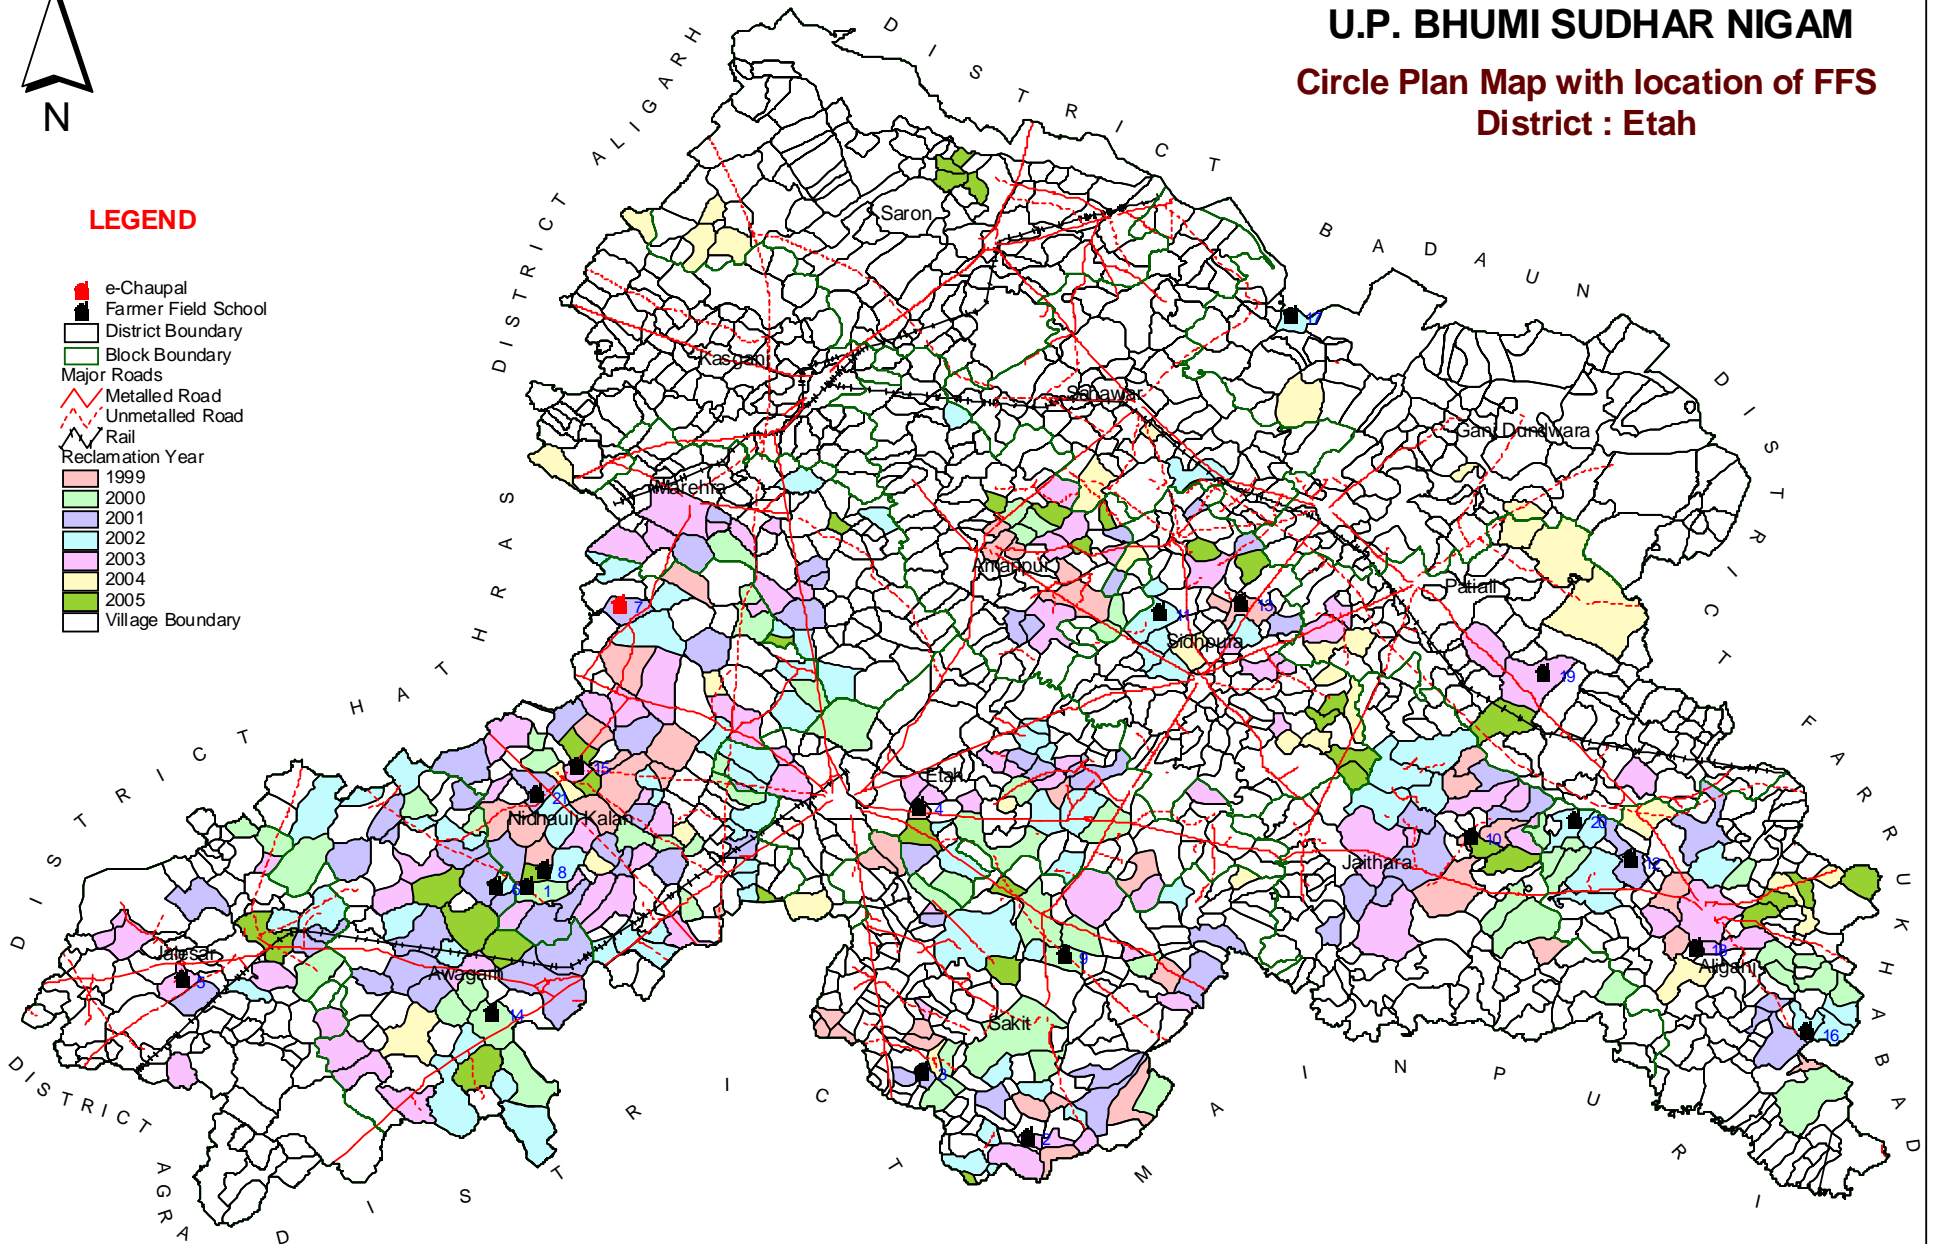

U.P. BHUMI SUDHAR NIGAM

Circle Plan Map with location of FFS

District : Etah

LEGEND

-  e-Chaupal
-  Farmer Field School
-  District Boundary
-  Block Boundary
-  Major Roads
-  Metalled Road
-  Unmetalled Road
-  Rail
- Reclamation Year
-  1999
-  2000
-  2001
-  2002
-  2003
-  2004
-  2005
-  Village Boundary

**DESCRIPTION OF FARMER FIELD SCHOOL
DISTRICT : ETAH**

Sl. No.	Name of Village	Name of FFS	Name of Block	Registered Yes / No
1	Shahwajpur	Krishak Sahbhagi Krishi Prasar Padhshala	Nidhauri Kala	yes
2	Malawan	Sri Vino Sahbhagi Kisan Vidyalya	Etah	yes
3	Nagaliya	Ch.Charan Singh Sahbhagi Sewa Samiti	Sakit	yes
4	Kushadi	Sri C.SA Sewa SamitiKrishi Padhshala	Etah	yes
5	Kasimpur Karela	Pratap Krishi Prasar Kisan Vidyalya	Jalesar	no
6	Uderi	Kisan Vikas Sangthan	Awagarh	yes
7	Muddipur	Yogya Sahbhagi Kisan Vidyalya Samiti	Nidhauri Kala	yes
8	Brahmpur	Kisan Vikas Vidyapith	Sakeet	No
9	Sahaspur	Ch. Sultan Singh Yadav Kisan Vidyalya Samiti	Sakeet	Yes
10	Jirauliya	Adarsh Krishi Prasar Vidyalya	Jaithra	yes
11	Harjipur	Janta Kisan Vidyalya	Sidhpura	yes
12	Naktai khurd	Gyan Prasar Kisan Vidyalya	Aliganj	yes
13	Sikahra	Sumer Krishak Prashian Samiti	Sidhpura	yes
14	Jinawali	Ch Charan Singh	Awagarh	yes
15	Nidhauri Kalan	Yogay sahbhagi	Nidhauri Kala	yes
16	Amoghpur Bhatan	Samajseva Kisan Vidyalaya	Aliganj	yes
17	Ajitnagar	Ambedkar kisan Vidyalaya	Ganj Dundwara	no
18	Daudganj	Bharti Kisan Vidhalaya Samiti	Aliganj	yes
19	Than Dariyabganj	Vir Eklabya kisan Vidyalaya,	Bhargain	no
20	Lohari Gavi	Bodhd Kisan Vidhalaya	Aliganj	no
21	Margayan	Jagnnath prasad M.k.v.	Nidhauri Kala	no